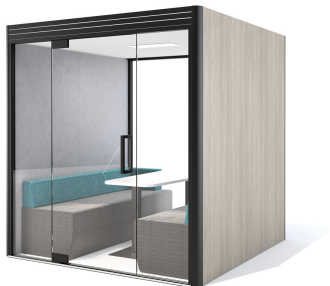

## Team Pod (Large) Specification

The Oasis Linear Team Pod (Large) provides a peaceful environment for phone calls, video conferences, interviews, private meetings, as well as a dedicated team working space where up to six people can focus on a task, removing themselves from office distractions.

### Standard \$38,863 (incl. freight)

Exterior Dimensions: 84" w x 84" d x 89" h  
Interior Dimensions: 79" w x 79" d x 83" h

#### Internal Features

Door: 35.375" w – Left Hand  
3/8" rear glass wall  
Occupancy sensor  
LED ceiling unit  
Air circulation ceiling fan  
Acoustic lined panels

#### Finishes

Powder coated aluminum frame with rounded corner posts (12 standard colors)  
Mayer Fedora fabric for internal/external panels (24 standard colors)  
Formica laminate for external panels (12 standard finishes)