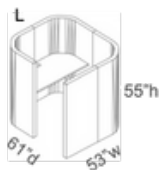

Soft Hub Clusters (incl. freight*)

Individual Focus Hub* (includes seated height work surface).....\$12,195

Standalone Converge Modules

Small (seats 1).....\$6,757

Large (seats 2).....\$7,949

Back-to-Back Converge Modules

Small (each sofa seats 1).....\$16,515

Large (each sofa seats 2).....\$19,430

Soft Hub Clusters (incl. freight*)

Side-by-Side Converge Modules

Small (each sofa seats 1).....\$18,167

Medium (one sofa seats 2, one sofa seats 2).....\$19,770