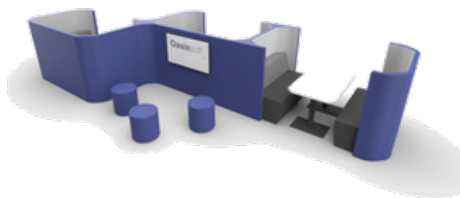

Soft Hub Clusters (incl. freight*)

Individual Focus Hub* (includes seated height work surface).....\$12,195

Standalone Converge Modules

Small (seats 1).....\$6,757

Large (seats 2).....\$7,949

Back-to-Back Converge Modules

Small (each sofa seats 1).....\$16,515

Large (each sofa seats 2).....\$19,430

Soft Hub Clusters (incl. freight*)

Side-by-Side Converge Modules

Small (each sofa seats 1).....\$18,167

Medium (one sofa seats 2, one sofa seats 2).....\$19,770

Large (each sofa seats 2).....\$21,574

Bridge Panels

Small.....\$1,156

Large.....\$1,376

Pedestal Tables

Small.....\$1,506

Large.....\$2,034