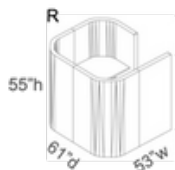

Soft Hub Clusters (incl. freight*)

Individual Focus Hub* (includes seated height work surface).....\$12,195

Standalone Converge Modules

Small (seats 1).....\$6,757

Large (seats 2).....\$7,949

Back-to-Back Converge Modules

Small (each sofa seats 1).....\$16,515

Large (each sofa seats 2).....\$19,430

Soft Hub Clusters (incl. freight*)

Side-by-Side Converge Modules

Small (each sofa seats 1).....\$18,167

Medium (one sofa seats 2, one sofa seats 2).....\$19,770