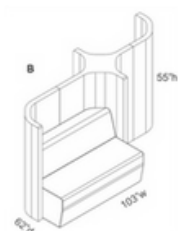

Soft Hub Clusters (incl. freight*)

Individual Focus Hub* (includes seated height work surface).....\$12,195

Standalone Converge Modules

Small (seats 1).....\$6,757

Large (seats 2).....\$7,949

Back-to-Back Converge Modules

Small (each sofa seats 1).....\$16,515

Large (each sofa seats 2).....\$19,430

Soft Hub Clusters (incl. freight*)

Side-by-Side Converge Modules

Small (each sofa seats 1).....\$18,167

Medium (one sofa seats 2, one sofa seats 2).....\$19,770

Large (each sofa seats 2).....\$21,574

Bridge Panels

Small.....\$1,156

Large.....\$1,376

Pedestal Tables

Small.....\$1,506

Large.....\$2,034