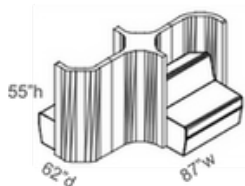

Soft Hub Clusters (incl. freight*)

Individual Focus Hub* (includes seated height work surface).....\$12,195

Standalone Converge Modules

Small (seats 1).....\$6,757

Large (seats 2).....\$7,949

Back-to-Back Converge Modules

Small (each sofa seats 1).....\$16,515

Large (each sofa seats 2).....\$19,430

Soft Hub Clusters (incl. freight*)

Side-by-Side Converge Modules

Small (each sofa seats 1).....\$18,167

Medium (one sofa seats 2, one sofa seats 2).....\$19,770