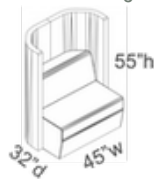

Soft Hub Clusters (incl. freight*)

Individual Focus Hub* (includes seated height work surface).....\$12,195

Standalone Converge Modules

Small (seats 1).....\$6,757

Large (seats 2).....\$7,949

Back-to-Back Converge Modules

Small (each sofa seats 1).....\$16,515

Large (each sofa seats 2).....\$19,430

Soft Hub Clusters (incl. freight*)

Side-by-Side Converge Modules

Small (each sofa seats 1).....\$18,167

Medium (one sofa seats 2, one sofa seats 2).....\$19,770