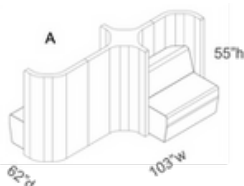

Soft Hub Clusters (incl. freight*)

Individual Focus Hub* (includes seated height work surface).....\$12,195

Standalone Converge Modules

Small (seats 1).....\$6,757

Large (seats 2).....\$7,949

Back-to-Back Converge Modules

Small (each sofa seats 1).....\$16,515

Large (each sofa seats 2).....\$19,430

Soft Hub Clusters (incl. freight*)

Side-by-Side Converge Modules

Small (each sofa seats 1).....\$18,167

Medium (one sofa seats 2, one sofa seats 2).....\$19,770

Large (each sofa seats 2).....\$21,574

Bridge Panels

Small.....\$1,156

Large.....\$1,376

Pedestal Tables

Small.....\$1,506

Large.....\$2,034