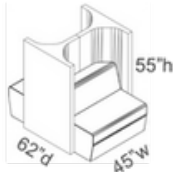

Soft Hub Clusters (incl. freight*)

Individual Focus Hub* (includes seated height work surface).....\$12,195

Standalone Converge Modules

Small (seats 1).....\$6,757

Large (seats 2).....\$7,949

Back-to-Back Converge Modules

Small (each sofa seats 1).....\$16,515

Large (each sofa seats 2).....\$19,430

Soft Hub Clusters (incl. freight*)

Side-by-Side Converge Modules

Small (each sofa seats 1).....\$18,167

Medium (one sofa seats 2, one sofa seats 2).....\$19,770