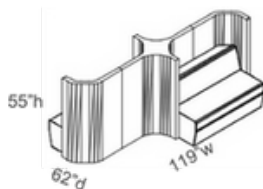

Small (each sofa seats 1).....\$16,515

Large (each sofa seats 2).....\$19,430

Soft Hub Clusters (incl. freight*)

Side-by-Side Converge Modules

Small (each sofa seats 1).....\$18,167

Medium (one sofa seats 2, one sofa seats 2).....\$19,770

Large (each sofa seats 2).....\$21,574

Bridge Panels

Small.....\$1,156

Large.....\$1,376

Pedestal Tables

Small.....\$1,506

Large.....\$2,034