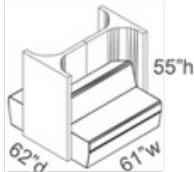

Soft Hub Clusters (incl. freight*)

Individual Focus Hub* (includes seated height work surface).....\$12,195

Standalone Converge Modules

Small (seats 1).....\$6,757

Large (seats 2).....\$7,949

Back-to-Back Converge Modules

Small (each sofa seats 1).....\$16,515

Large (each sofa seats 2).....\$19,430

Soft Hub Clusters (incl. freight*)

Side-by-Side Converge Modules

Small (each sofa seats 1).....\$18,167

Medium (one sofa seats 2, one sofa seats 2).....\$19,770