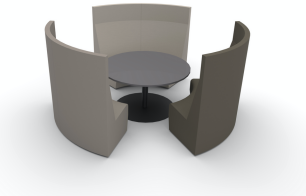

## Soft Carousel Specification

The Oasis Soft Carousel is a low-level curved soft seating hub for 6. The stylish, open-topped, acoustic lined space enables collaborative work and can be configured in a single 6-seat unit or combinations of 2 or 3 seats. Ideal for use with a media wall for presentations and brainstorming sessions.

### Standard

**\$18,482 (incl. freight\*)**

Dimensions: 115" w x 80" d x 55" h

#### Finishes

Mayer Fedora fabric for internal and external panels (24 standard colors)

Leveling Glides

### Options

Seated Height Round Disc Table 60" Diameter x 29" h (12 laminate colors & 12 powder coat colors)\*.....\$3,012

Electric (Table- or Sofa- Integrated "Cove" w/2 Power + 2 USB).....\$596

Electric (Table-Integrated "Wedge" w/2 Power + 2 USB).....\$464