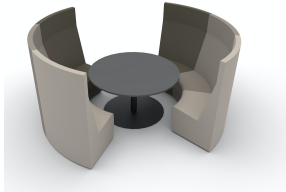

## Soft Carousel Specification

The Oasis Soft Carousel is a low-level curved soft seating hub for 6. The stylish, open-topped, acoustic lined space enables collaborative work and can be configured in a single 6-seat unit or combinations of 2 or 3 seats. Ideal for use with a media wall for presentations and brainstorming sessions.

### Standard

**\$18,482 (incl. freight\*)**

Dimensions: 115" w x 80" d x 55" h

#### Finishes

Mayer Fedora fabric for internal and external panels (24 standard colors)

Leveling Glides

### Options

Seated Height Round Disc Table 60" Diameter x 29" h (12 laminate colors & 12 powder coat colors)\*.....\$3,012

Electric (Table- or Sofa- Integrated "Cove" w/2 Power + 2 USB).....\$596

Electric (Table-Integrated "Wedge" w/2 Power + 2 USB).....\$464