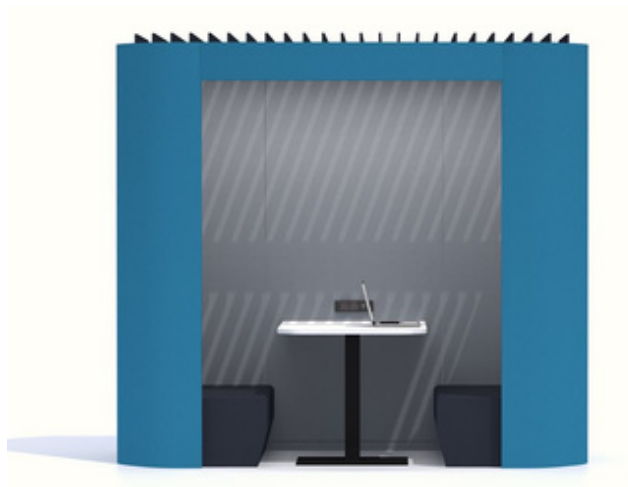

Oasissoft

Duo Booth Specification

The Oasis Soft Duo Booth is an open-front booth with a distinctive and functional louvre ceiling design. This semi-private space for up to two users can be used for multiple purposes from impromptu meetings to informal break-out sessions.

Standard

\$25,935 (incl. freight)

Exterior Dimensions: 100" w x 45" d x 91" h

Interior Dimensions: 94" w x 39" d x 85" h

Internal Features

Louvre Ceiling

Occupancy Sensor

LED Ceiling Unit