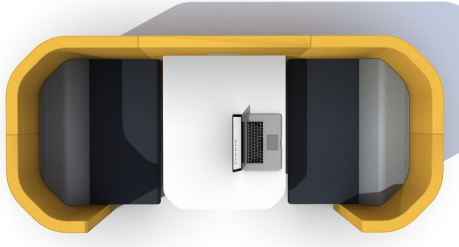

## Duo Hub Specification

The Oasis Soft Duo Hub is a low-level, open-top seating space for up to two users. Hub works with your existing open plan feel, while the acoustic panels ensure users gain increased privacy for individual work or group collaboration.

**Standard** **\$13,466 (incl. freight)**

Exterior Dimensions: 100" w x 45" d x 55" h

Interior Dimensions: 94" w x 39" d x 55" h

### Finishes

Mayer Fedora fabric for internal and external panels (24 standard colors)

Sofa (each) – Seated Height (12 fabric colors)\*.....\$2,416

Electric (Table– or Sofa– Integrated "Cove" w/2 Power + 2 USB).....\$596

Electric (Table–Integrated "Wedge" w/2 Power + 2 USB).....\$464

Electric (Table–Integrated "Cove RJ" w/2 Power + 2 USB + HDMI).....\$676