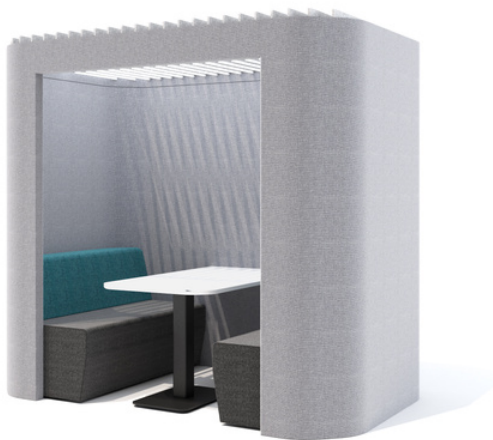

Oasissoft

Team Booth (Small) Specification

The Oasis Soft Team Booth (Small) is an open-front booth with a distinctive and functional louvre ceiling design. This semi-private space for up to four users can be used for multiple purposes from impromptu meetings to informal break-out sessions.

Standard

\$27,203(incl. freight)

Exterior Dimensions: 100" w x 61" d x 91" h

Interior Dimensions: 94" w x 55" d x 85" h

Internal Features

Louvre Ceiling

Occupancy Sensor

LED Ceiling Unit

Acoustic Lined Panels

Finishes

Mayer Fedora fabric for internal and external panels (24 standard colors)

*all prices reflect standard finishes

Options

Seated Height Pedestal Table 32" w x 39" d x 29" h
(12 laminate colors & 12 powder coat colors)*.....\$1,507

Standing Height Pedestal Table 32" w x 39" d x 42" h
(12 laminate colors & 12 powder coat colors)*.....\$1,596

Seated Height Oak Frame Table 32" w x 39" d x 29" h
(12 laminate colors & 7 stain colors)*.....\$2,156