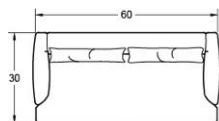

High-Back Units

60" Sofas

Long Arm

MZSHB-60LA-2AR