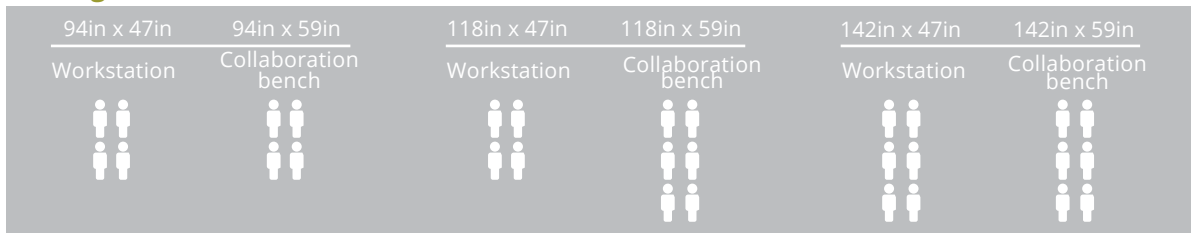

Seating Guide:

NOTE: Novus A-Zone is manufactured by our partners at Frem Group UK. Contact us for more details.