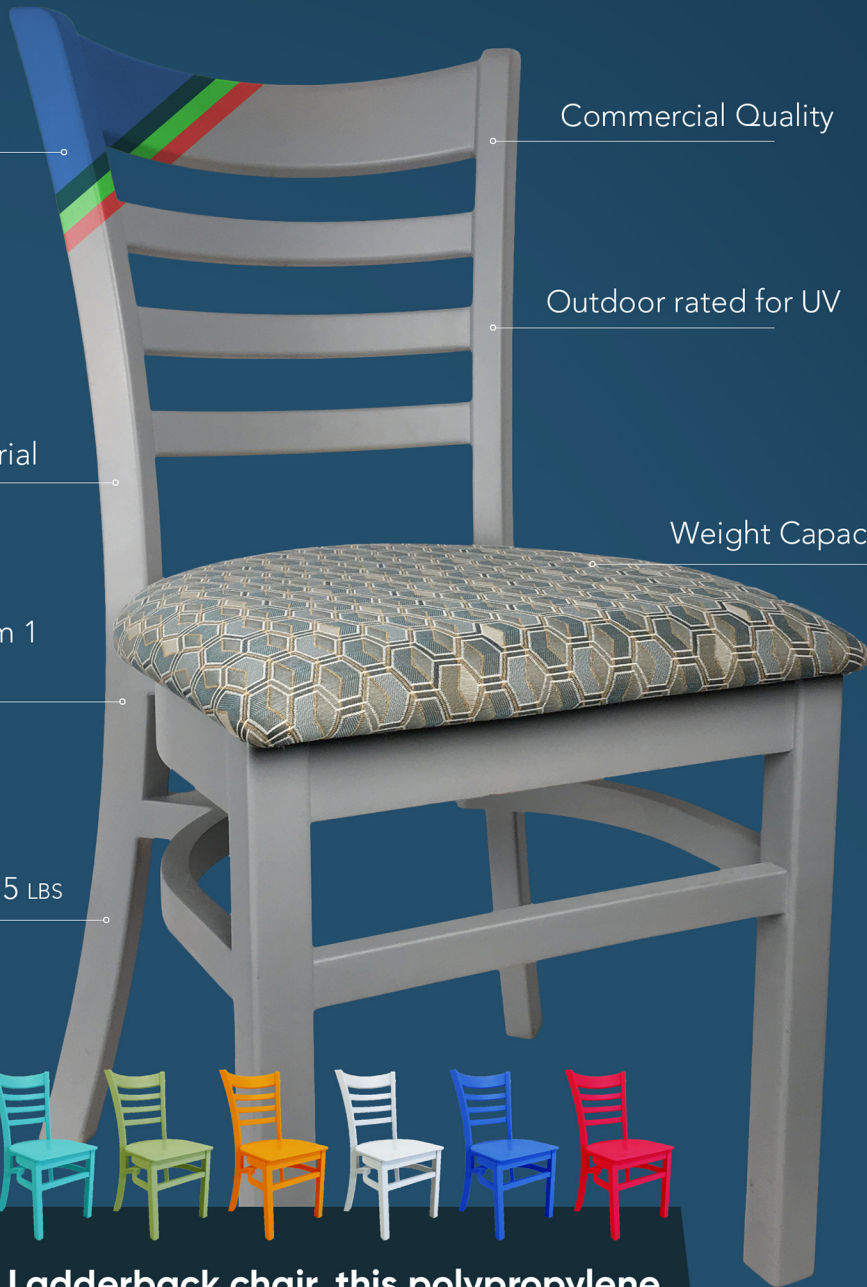

The best-selling
Ladderback

NOW WEATHERPROOF
AND INDESTRUCTIBLE

BERCO
designs

WWW.BERCODESIGNS.COM

The best-selling Ladderback

NOW WEATHERPROOF AND INDESTRUCTIBLE

Available Colors: Lime, Java, Gray, Mango, or choose from any Pantone finish!

Commercial Quality

Outdoor rated for UV

Durable Polypropylene Material

Weight Capacity: 500 LBS

Entire Frame Made From 1 Injection Mold

Product Weight: 12.5 LBS

Based off the best-selling Ladderback chair, this polypropylene chair is built for outdoor use, with weatherproof materials and crafted from a single mold. No maintenance necessary!

Great for indoors too!

Quick-Ship Colors - Ships Same Day!

LIME

JAVA

GRAY (Shown w/ optional padded seat)

MANGO

Stacks 5 High

Visit Us Online