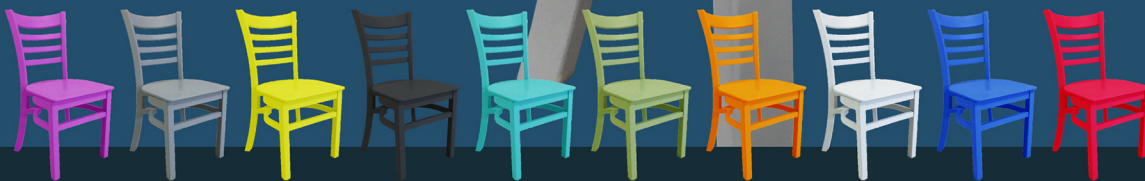

The best-selling
Ladderback

NOW WEATHERPROOF
AND INDESTRUCTIBLE

BERCO
designs

WWW.BERCODESIGNS.COM

The best-selling Ladderback

NOW WEATHERPROOF AND INDESTRUCTIBLE

Available Colors: Lime, Java, Gray, Mango, or choose from any Pantone finish!

Commercial Quality

Outdoor rated for UV

Durable Polypropylene Material

Weight Capacity: 500 LBS

Entire Frame Made From 1 Injection Mold

Product Weight: 12.5 LBS

Based off the best-selling Ladderback chair, this polypropylene chair is built for outdoor use, with weatherproof materials and crafted from a single mold. No maintenance necessary!

Great for indoors too!

Quick-Ship Colors - Ships Same Day!

LIME

JAVA

GRAY (Shown w/ optional padded seat)

MANGO

Stacks 5 High

Visit Us Online