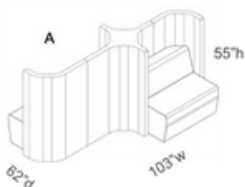

Soft Hub Clusters (incl. freight*)

Individual Focus Hub* (includes seated height work surface).....\$12,195

Standalone Converge Modules

Small (seats 1).....\$6,757

Large (seats 2).....\$7,949

Back-to-Back Converge Modules

Small (each sofa seats 1).....\$16,515

Large (each sofa seats 2).....\$19,430

Soft Hub Clusters (incl. freight*)

Side-by-Side Converge Modules

Small (each sofa seats 1).....\$18,167

Medium (one sofa seats 2, one sofa seats 2).....\$19,770

Large (each sofa seats 2).....\$21,574

Bridge Panels

Small.....\$1,156

Large.....\$1,376

Pedestal Tables

Small.....\$1,506

Large.....\$2,034