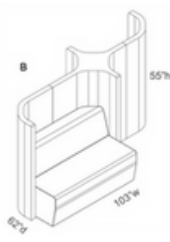

Soft Hub Clusters (incl. freight*)

Individual Focus Hub* (includes seated height work surface).....\$12,195

Standalone Converge Modules

Small (seats 1).....\$6,757

Large (seats 2).....\$7,949

Back-to-Back Converge Modules

Small (each sofa seats 1).....\$16,515

Large (each sofa seats 2).....\$19,430

Soft Hub Clusters (incl. freight*)

Side-by-Side Converge Modules

Small (each sofa seats 1).....\$18,167

Medium (one sofa seats 2, one sofa seats 2).....\$19,770

Large (each sofa seats 2).....\$21,574

Bridge Panels

Small.....\$1,156

Large.....\$1,376

Pedestal Tables

Small.....\$1,506

Large.....\$2,034