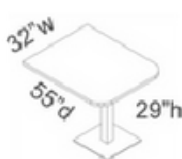

Large (each sofa seats 2).....\$21,574

Bridge Panels

Small.....\$1,156

Large.....\$1,376

Pedestal Tables

Small.....\$1,506

Large.....\$2,034