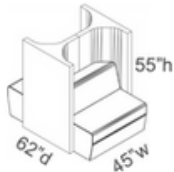

Soft Hub Clusters (incl. freight*)

Individual Focus Hub* (includes seated height work surface).....\$12,195

Standalone Converge Modules

Small (seats 1).....\$6,757

Large (seats 2).....\$7,949

Back-to-Back Converge Modules

Small (each sofa seats 1).....\$16,515

Large (each sofa seats 2).....\$19,430

Soft Hub Clusters (incl. freight*)

Side-by-Side Converge Modules

Small (each sofa seats 1).....\$18,167

Medium (one sofa seats 2, one sofa seats 2).....\$19,770