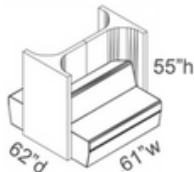

Soft Hub Clusters (incl. freight*)

Individual Focus Hub* (includes seated height work surface).....\$12,195

Standalone Converge Modules

Small (seats 1).....\$6,757

Large (seats 2).....\$7,949

Back-to-Back Converge Modules

Small (each sofa seats 1).....\$16,515

Large (each sofa seats 2).....\$19,430

Soft Hub Clusters (incl. freight*)

Side-by-Side Converge Modules

Small (each sofa seats 1).....\$18,167

Medium (one sofa seats 2, one sofa seats 2).....\$19,770