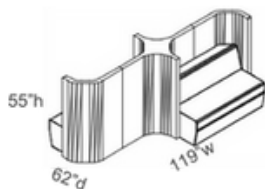

Soft Hub Clusters (incl. freight*)

Individual Focus Hub* (includes seated height work surface).....\$12,195

Standalone Converge Modules

Small (seats 1).....\$6,757

Large (seats 2).....\$7,949

Back-to-Back Converge Modules

Small (each sofa seats 1).....\$16,515

Large (each sofa seats 2).....\$19,430

Soft Hub Clusters (incl. freight*)

Side-by-Side Converge Modules

Small (each sofa seats 1).....\$18,167

Medium (one sofa seats 2, one sofa seats 2).....\$19,770

Large (each sofa seats 2).....\$21,574

Bridge Panels

Small.....\$1,156

Large.....\$1,376

Pedestal Tables

Small.....\$1,506

Large.....\$2,034