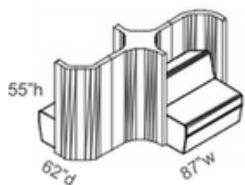

Soft Hub Clusters (incl. freight*)

Individual Focus Hub* (includes seated height work surface).....\$12,195

Standalone Converge Modules

Small (seats 1).....\$6,757

Large (seats 2).....\$7,949

Back-to-Back Converge Modules

Small (each sofa seats 1).....\$16,515

Large (each sofa seats 2).....\$19,430

Soft Hub Clusters (incl. freight*)

Side-by-Side Converge Modules

Small (each sofa seats 1).....\$18,167

Medium (one sofa seats 2, one sofa seats 2).....\$19,770