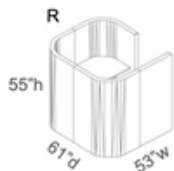

Soft Hub Clusters (incl. freight*)

Individual Focus Hub* (includes seated height work surface).....\$12,195

Standalone Converge Modules

Small (seats 1).....\$6,757

Large (seats 2).....\$7,949

Back-to-Back Converge Modules

Small (each sofa seats 1).....\$16,515

Large (each sofa seats 2).....\$19,430

Soft Hub Clusters (incl. freight*)

Side-by-Side Converge Modules

Small (each sofa seats 1).....\$18,167

Medium (one sofa seats 2, one sofa seats 2).....\$19,770