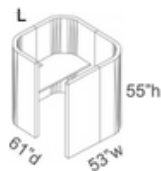

Soft Hub Clusters (incl. freight*)

Individual Focus Hub* (includes seated height work surface).....\$12,195

Standalone Converge Modules

Small (seats 1).....\$6,757

Large (seats 2).....\$7,949

Back-to-Back Converge Modules

Small (each sofa seats 1).....\$16,515

Large (each sofa seats 2).....\$19,430

Soft Hub Clusters (incl. freight*)

Side-by-Side Converge Modules

Small (each sofa seats 1).....\$18,167

Medium (one sofa seats 2, one sofa seats 2).....\$19,770