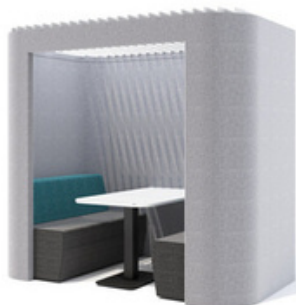

Soft Team Booth (Small) \$27,203 (incl. freight*)

STANDARD FEATURES

Materials Specs

Ext. 100" w x 61" d x 91" h

Int. 94" w x 55" d x 85" h

Weight: 850 lbs.

Exterior Panels – 24 Fabric Colors**

Interior – 24 Fabric Colors**

Other

Louvre Ceiling

Occupancy Sensor

LED Ceiling Light Strips

Power Source: Corded 3-Prong UL Listed Plug

Leveling Guides

OPTIONS

Seated Height Pedestal Table 32" w x 39" d x 29" h – 12 Laminate & 12 Powder Coat Colors**	\$1,507
Standing Height Pedestal Table 32" w x 39" x 42" h – 12 Laminate & 12 Powder Coat Colors**	\$1,596
Seated Height Oak Frame Table 32" w x 39" d x 29" h – 12 Laminate & 7 Stain Colors**	\$2,156
Standing Height Oak Frame Table 32" w x 39" d x 42" h – 12 Laminate & 7 Stain Colors**	\$2,317
Sofa (each) – Seated Height – 24 Fabric Colors**	\$3,344
Aeramax Pro AM2 Air Purifier	\$2,949
Electric – Table– or Sofa–Integrated "Cove" (2 Power + 2 USB)	\$596
Electric – Table–Integrated "Wedge" (2 Power + 2 USB)	\$464
Electric – Table–Integrated "Cove RJ" (2 Power + 2 USB + HDMI)	\$676
Electric – Work Surface–Integrated "Air Charge" Wireless Charging Unit	\$779
Acoustic Enclosed Ceiling	\$0
TV Wall Mount – Up to 55" TV & 77 lbs. \$102	\$102
15' HDMI Cable \$51	\$51
Power Source Hard Wired	

Contact Factory

FABRIC USAGE (LINEAR YARD)

Exterior	13.2
Interior	13.2
Sofa Seat (each)	2.2
Sofa Back (each)	1.1

*See p. 65 Terms & Conditions for Small Order and Crating Fees

**See finish pages for standard finish details