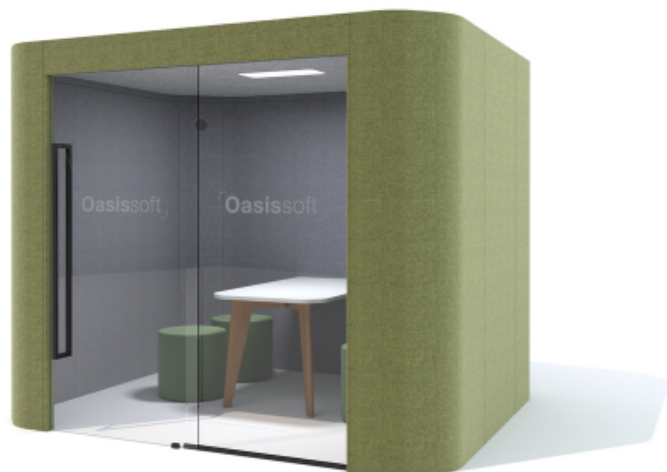

Oasissoft

Team Pod (Large) Specification

The Oasis Soft Team Pod (Large) is a fully-enclosed space for complete privacy with space for up to six users. From an air circulation fan to a sliding door and glass panels, the Team Pod stays light, airy, and fresh.

Standard

\$41,745 (incl. freight)

Exterior Dimensions: 120" w x 108" d x 89" h

Interior Dimensions: 114" w x 102" d x 83" h

Internal Features

Door: Right Hand – Slides Right

Occupancy sensor

LED ceiling unit

Air circulation ceiling fan

Acoustic lined panels

Finishes

Mayer Fedora fabric for internal and external panels (24 standard colors)

*all prices reflect standard finishes

Options

Seated Height Pedestal Table 32" w x 79" d x 29" h
(12 laminate colors & 12 powder coat colors)*.....\$2,615

Standing Height Pedestal Table 32" w x 79" d x 42" h
(12 laminate colors & 12 powder coat colors)*.....\$2,703

Seated Height Oak Frame Table 32" w x 79" d x 29" h
(12 laminate colors & 7 stain colors)*.....\$2,569