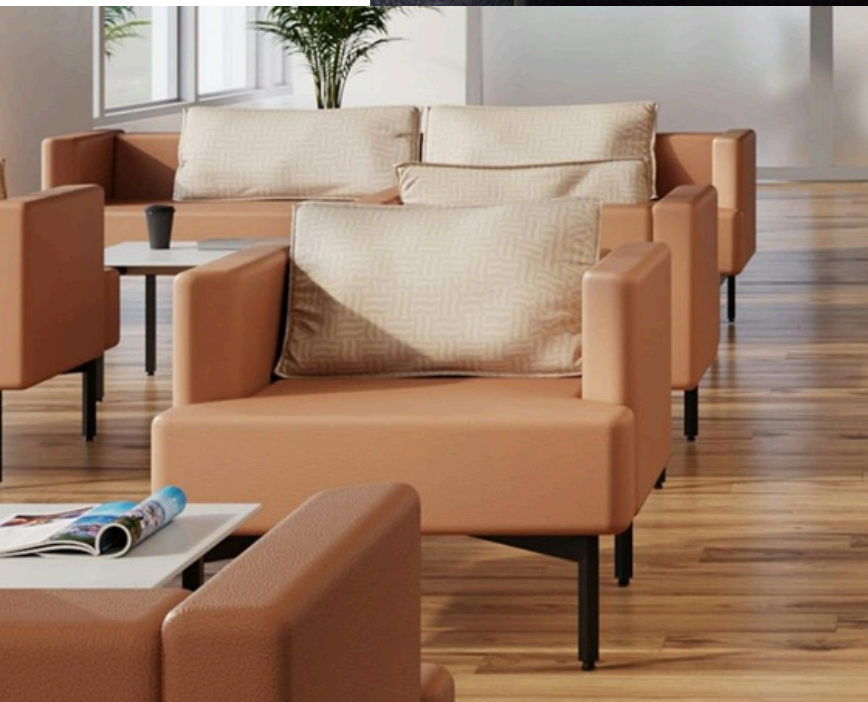

BERCO *designs*

Mezzanine Collection

MEZZANINE

Designed for today's collaborative spaces, the Mezzanine collection is a series of chairs, sofas, benches, tables, and modular components to allow your creativity to make a space the way you want it. Based on a Tuxedo Lounge design but with the added benefit of a softer feel and sit to make it a more user-friendly product, Mezzanine is your product of choice.

Mezzanine Lounge Chair

Designed for today's collaborative spaces, the Mezzanine lounge chairs allow your creativity to make a space the way you want it. Based on a Tuxedo Lounge design but with the added benefit of a softer feel and sit to make it a more user-friendly product, Mezzanine is your lounge chair of choice.

Mezzanine Lounge Chair is available with the following option:

- *2 arms*
- *1 arms (RAF, LAF)*
- *No arms*
- *Throw pillow is available for an additional charge*

Mezzanine Tables

Designed for today's collaborative spaces, the Mezzanine coffee tables to allow your creativity to make a space the way you want it. Available in glass, solid surface, and laminate as standard with 1"x1" square leg with adjustable glide construction.

Customize the base in any standard powder coat finish.

Coffee Table

- *24"W x 60"L*
- *48" square*
- *48" round*

End Table

- *24" round*
- *24" square*

Mezzanine Sofa

Designed for today's collaborative spaces, the Mezzanine Sofa comes in a series of low-back, high-back and modular models. Based on a Tuxedo Lounge design but with the added benefit of a softer feel and sit.