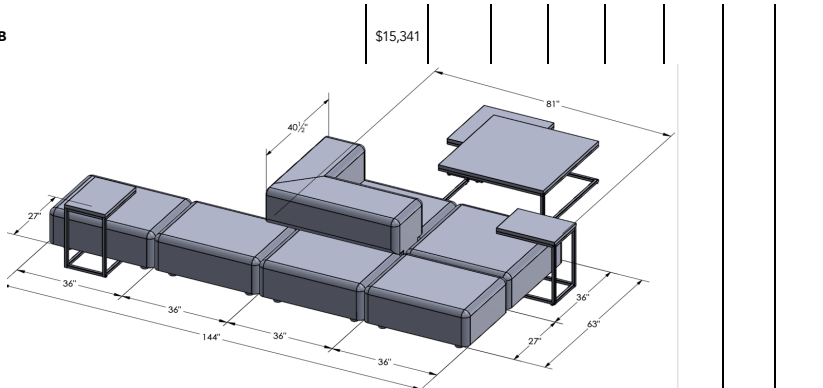

CENTURY

20"L x 14"W x 24-1/2"H CENTURYLAPTOPTABLE

ASHLEY UNDERMOUNT 1 POWER & 2 USB

Black - 6' Corded
Black - 10' Corded

PRE-CONFIGURED OPTIONS

LAYOUT A Includes 12 Power Units

LAYOUT B

LAYOUT C Includes 8 Power Units