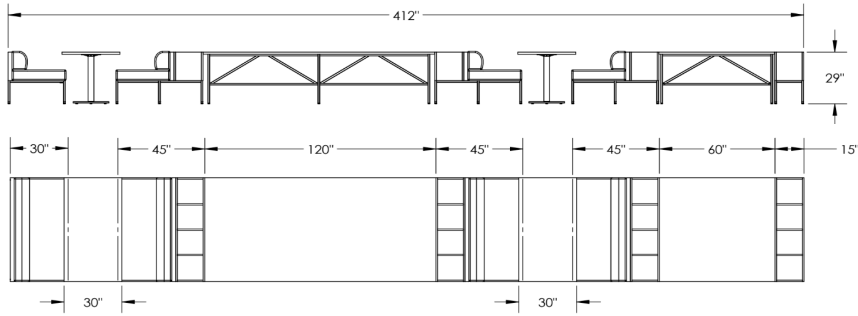

CENTURY

20"L x 14"W x 24-1/2"H CENTURYLAPTOPTABLE

ASHLEY UNDERMOUNT 1 POWER & 2 USB

Black - 6' Corded
Black - 10' Corded

PRE-CONFIGURED OPTIONS

LAYOUT A Includes 12 Power Units

LAYOUT B

LAYOUT C Includes 8 Power Units