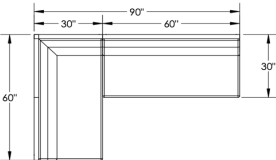

HIGH BACK CORNER SOFA (NO MILLWORK)