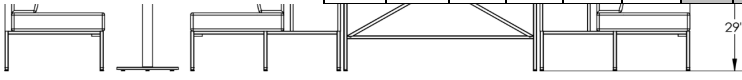

CENTURY

Vinyl/Fabric Grade						UPGRADES			COM YARDAGE
Standard / COM	Grade 1	Grade 2	Grade 3	Grade 4	Grade 5	Powdercoat Upgrade	Laminate Upgrade I	Laminate Upgrade II	
ADD						ADD	ADD	ADD