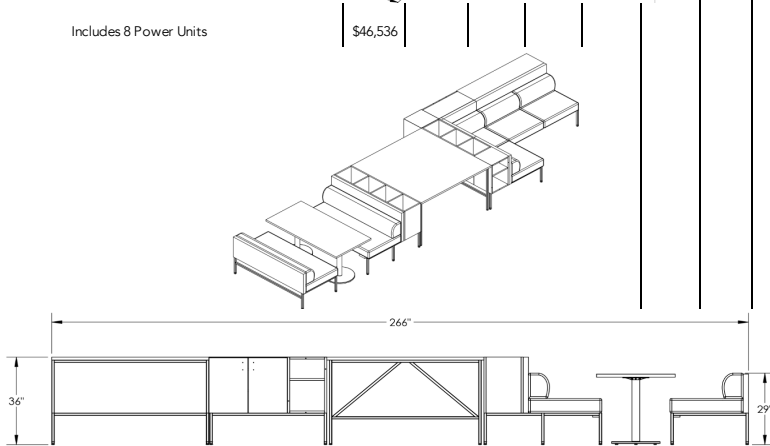

CENTURY

20"L x 14"W x 24-1/2"H CENTURYLAPTOPTABLE

ASHLEY UNDERMOUNT 1 POWER & 2 USB

Black - 6' Corded
Black - 10' Corded

PRE-CONFIGURED OPTIONS

LAYOUT A Includes 12 Power Units

LAYOUT B

LAYOUT C Includes 8 Power Units

LAYOUT D Includes 8 Power Units

Standard / COM	Vinyl/Fabric Grade					UPGRADES			COM YARDAGE
	Grade 1	Grade 2	Grade 3	Grade 4	Grade 5	Powdercoat Upgrade	Laminate Upgrade I	Laminate Upgrade II	
						ADD	ADD	ADD	
\$1,591	N/A	N/A	N/A	N/A	N/A	\$275	\$119	\$318	N/A
\$475									
\$525									
\$53,669									