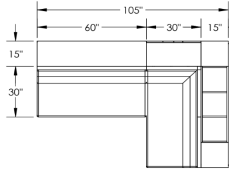

CENTURY

Standard / COM	Vinyl/Fabric Grade					UPGRADES			COM YARDAGE
	Grade 1	Grade 2	Grade 3	Grade 4	Grade 5	Powdercoat Upgrade	Laminate Upgrade I	Laminate Upgrade II	
	ADD	ADD	ADD	ADD	ADD	ADD	ADD	ADD	

60"L x 45"D x 36"H CENTURYSOFAHIGHLEDGE60
48"L x 45"D x 36"H CENTURYSOFAHIGHLEDGE48

$6,370	$7,007	$7,644	$8,281	$9,236	$9,873	$275	$478	$1,274	10 yards
$5,414	$5,956	$6,497	$7,039	$7,851	$8,392	$275	$406	$1,083	8 yards

**HIGH BACK CORNER SOFA & MILLWORK
SHORT END LEFT AS SEATED**