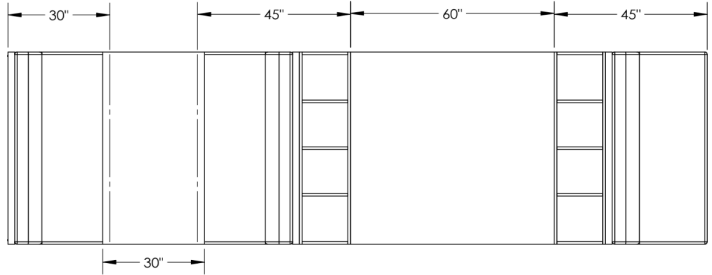

CENTURY

Vinyl/Fabric Grade						UPGRADES			COM YARDAGE
Standard / COM	Grade 1	Grade 2	Grade 3	Grade 4	Grade 5	Powdercoat Upgrade	Laminate Upgrade I	Laminate Upgrade II	
ADD						ADD	ADD	ADD