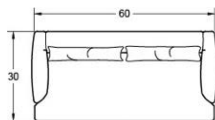

High-Back Units

60" Sofas

Long Arm

MZSHB-60LA-2AR