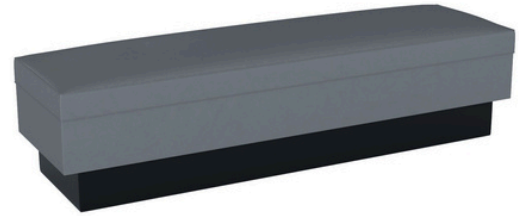

# WAITING SETTEE

The perfect complement to your lobby area.  
Coordinates with any booth or decor.

CONSTRUCTION Fully upholstered

HEIGHT (IN) 19

LENGTH (IN) priced per foot

DEPTH (IN) 20

SEAT HEIGHT (IN) 19

SEAT DEPTH (IN) 20

OPTIONS L-Shaped

Wall Bench

Base: Laminate, ABS, Veneer

Substitute legs for base

Smooth top box welt cushion